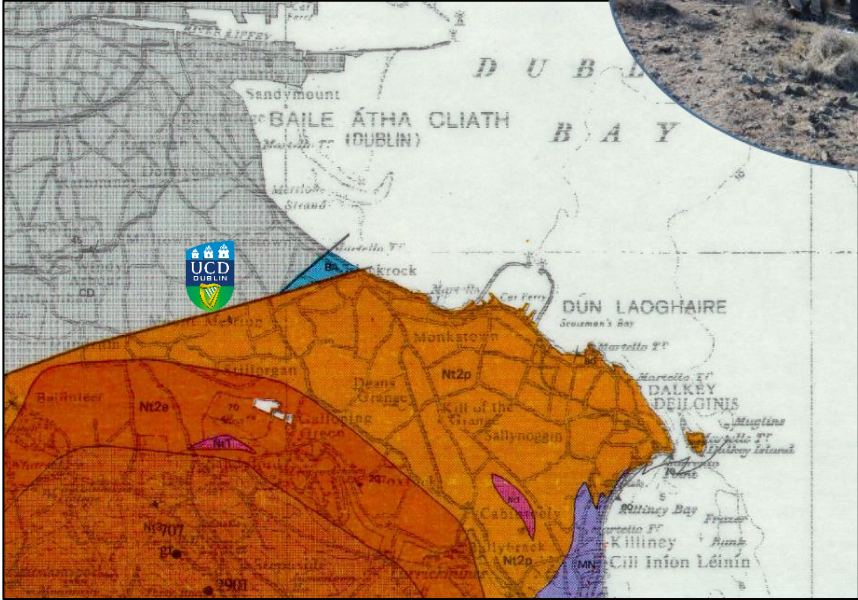

BSc in Geology

If you have done either-

GEOL10020 - Earth Science and Materials

or

GEOL10060 - Introduction to Earth Sciences

in first year then you can choose to do a degree in Geology.

UCD School of Earth Sciences

STAGE 2

TWO MANDATORY MODULES:

GEOL20250
Crystals to Sedimentary Rocks

GEOL20210
Field Geology and Mapwork

STAGE 2

THIS MODULE MUST BE TAKEN IN EITHER **STAGE 2 OR STAGE 3:**

GEOL20200
Dynamic Earth

RECOMMENDED MODULES:

GEOL20230
History of Life on Earth

GEOL20240
Medical Geology

GEOL20110
Global Environmental
Change

GEOL10050
Earth and Humanity

GEOL20180
Geoscience for Sustainability

GEOL10040
Earth, Environment and
Society