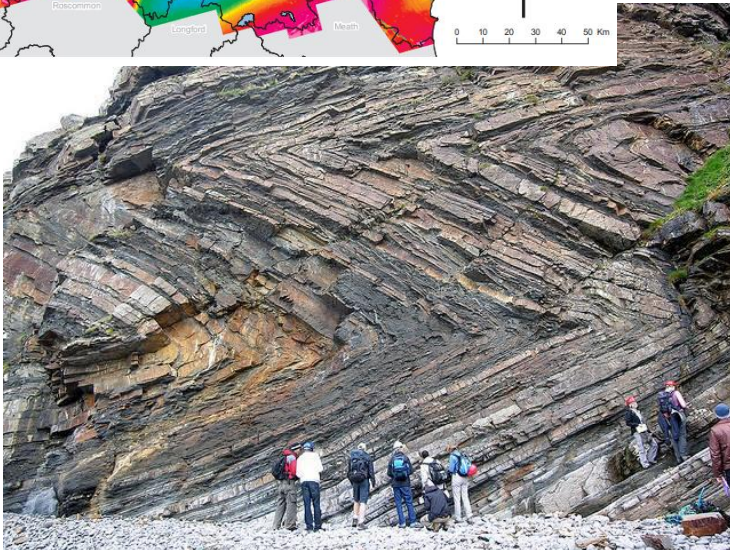

STAGE 2

TWO MANDATORY MODULES:

GEOL20250
Crystals to Sedimentary Rocks

GEOL20210
Field Geology and Mapwork

STAGE 2

THIS MODULE MUST BE TAKEN IN EITHER **STAGE 2 OR STAGE 3:**

GEOL20200
Dynamic Earth

RECOMMENDED MODULES: