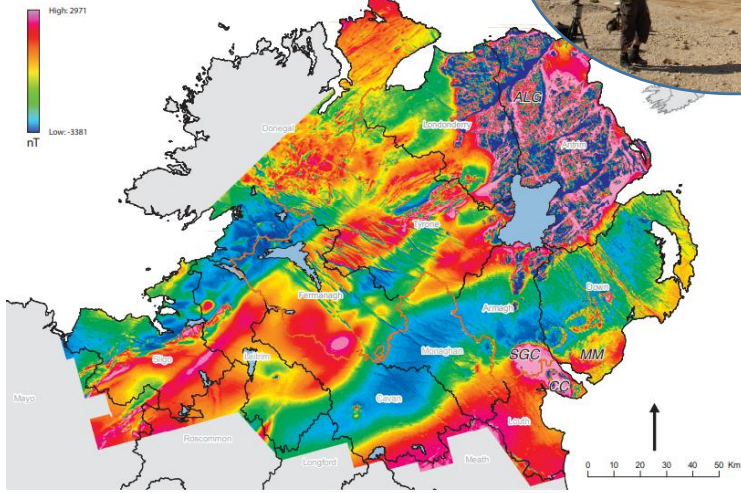

STAGE 2

TWO MANDATORY MODULES:

GEOL20250
Crystals to Sedimentary Rocks

GEOL20210
Field Geology and Mapwork

STAGE 2

THIS MODULE MUST BE TAKEN IN EITHER **STAGE 2 OR STAGE 3:**

GEOL20200
Dynamic Earth

RECOMMENDED MODULES: